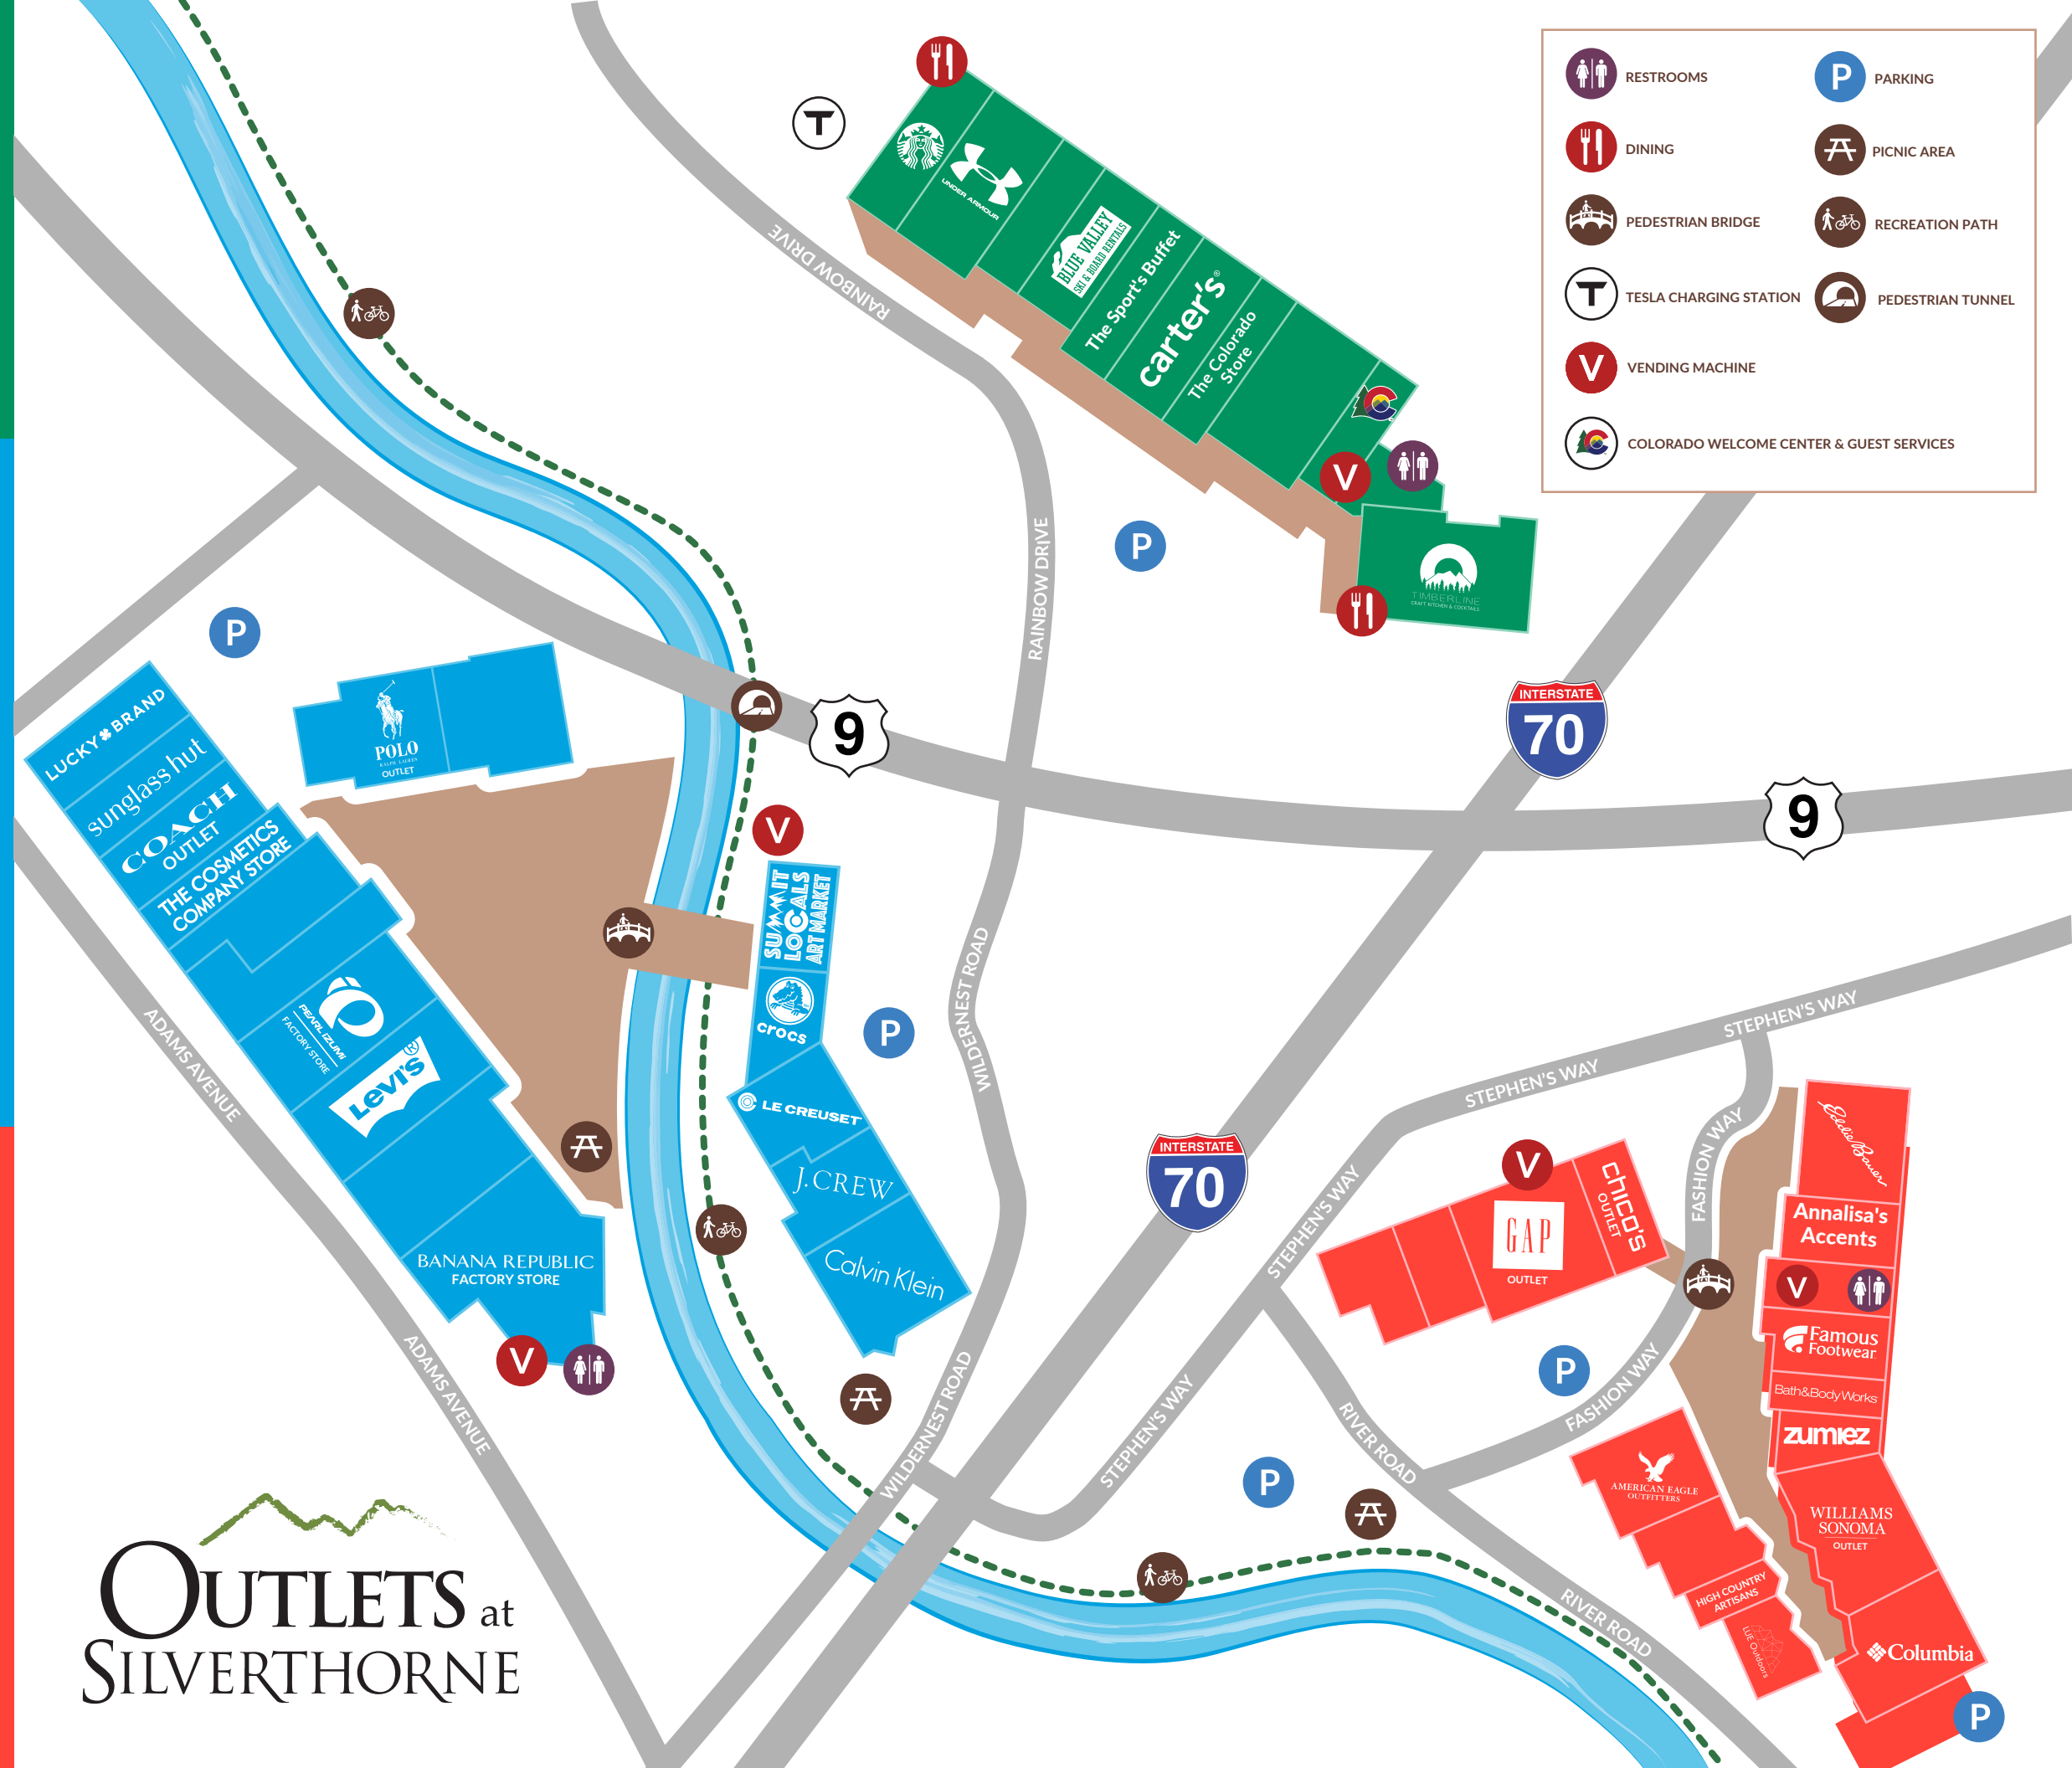

BLUE VILLAGE

BANANA REPUBLIC
 CALVIN KLEIN
 COACH OUTLET
 COSMETICS COMPANY STORE
 CROCS
 J.CREW FACTORY / CREWCUTS
 LE CREUSET
 LEVI'S® OUTLET STORE
 LUCKY BRAND
 PEARL IZUMI
 POLO RALPH LAUREN
 SUNGLASS HUT
 SUMMIT LOCALS ART MARKET

RED VILLAGE

AMERICAN EAGLE
 ANNALISA'S ACCENTS BOUTIQUE & EMBROIDERY
 BATH AND BODY WORKS
 CHICO'S OUTLET
 COLUMBIA FACTORY STORE
 EDDIE BAUER
 FAMOUS FOOTWEAR OUTLET
 GAP FACTORY
 HIGH COUNTRY ARTISANS
 LUE OUTDOORS
 WILLIAMS SONOMA OUTLET
 ZUMIEZ

| | | | |
|--|--|--|-------------------|
| | RESTROOMS | | PARKING |
| | DINING | | PICNIC AREA |
| | PEDESTRIAN BRIDGE | | RECREATION PATH |
| | TESLA CHARGING STATION | | PEDESTRIAN TUNNEL |
| | VENDING MACHINE | | |
| | COLORADO WELCOME CENTER & GUEST SERVICES | | |

OUTLETS at
 SILVERTHORNE